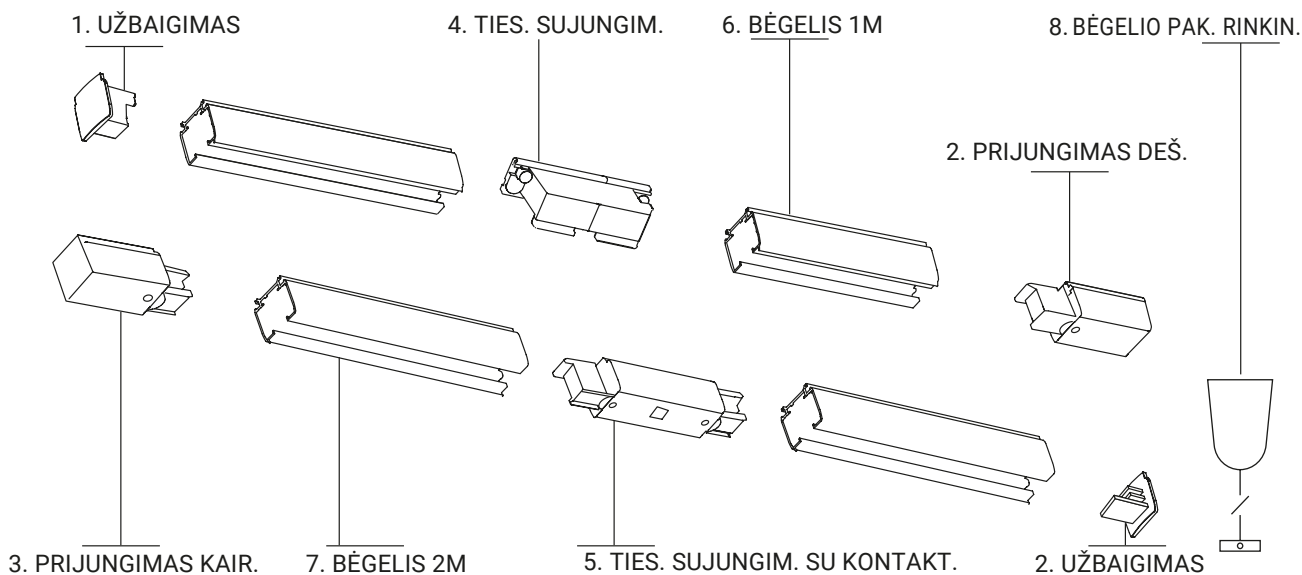

LED

Bėginių sistemų
katalogas

TRACK & ACCESSORIES NEW

 3-PHASE TRACK-4 WIRE TRACKLIGHT

N	TYPE	IMAGEN	SIZE	FINISH	CODE
1	END CAP			○	5FIN4116B
				●	5FIN4116N
2	CONNECTOR - RIGHT L ⊕ N			○	6CON411601DB
				●	6CON411601DN
3	CONNECTOR - LEFT L ⊕ N			○	6CON411601IB
				●	6CON411601IN
4	STRAIGHT JOINT			○	6CON411602B
				●	6CON411602N
5	STRAIGHT SUPPLY JOINT L ⊕ N			○	6CON411605B
				●	6CON411605N
6	ELECTRIFIED TRACK 1M			○	6TRACK001B
				●	6TRACK001N
7	ELECTRIFIED TRACK 2M			○	6TRACK002B
				●	6TRACK002N
8	TRACK SUSPENSION KIT			○	6CONTLSB
				●	6CONTLSN

○ White ● Black

ZOOM TRACK

4 PISTAS
4 WIRE TRACKLIGHT

Aluminium

SIZE	FINISH	LAMP	ON-OFF	CLASS	IP	Beam Angle	Adjustability
	○	1xGU10 LED	T37640B	□	-	350°	90°
	●	1xGU10 LED	T37640N	□	-	350°	90°

○ Textured white ● Textured Black