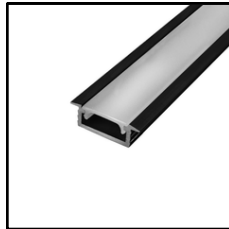

LED PROFILE GROOVE

Inlay into a ceiling or a furniture slot

BLACK (ANODISED)

SILVER (ANODISED)

WHITE (PAINTED)

Specifications

- **Dimensions:** 7x16mm
- **Material:** Aluminium
- **Finish:** Black, Silver, White
- **Length:** 1000-6000mm
- **Produced in:** EU