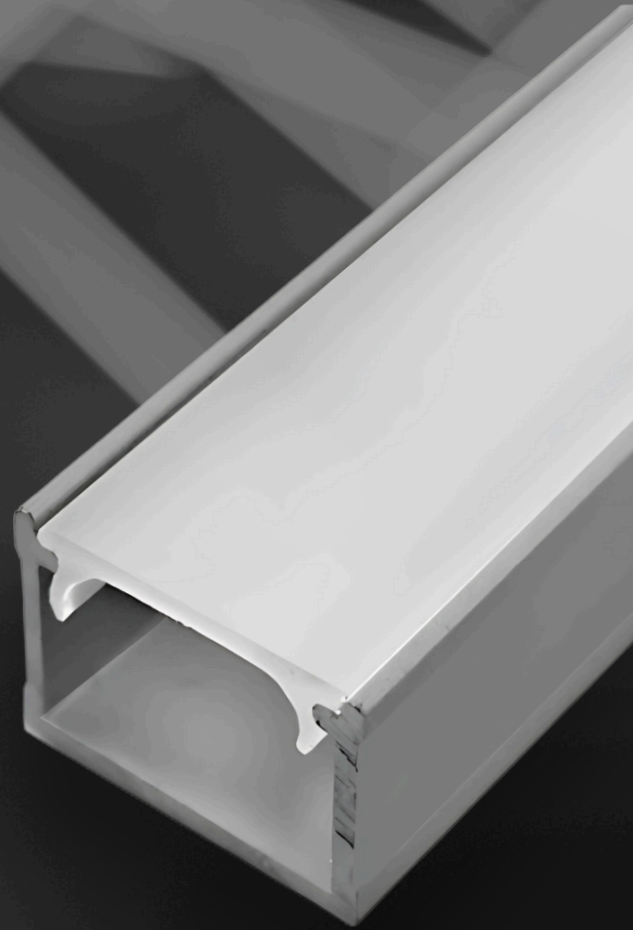

LED PROFILE SURFACE

Mount on a flat surface: ceiling, wall or inside the furniture

BLACK (ANODISED)

SILVER (ANODISED)

WHITE (PAINTED)

RAW

Specifications

- **Dimensions:** 6x16mm
- **Material:** Aluminium
- **Finish:** Black, Raw, Silver, White
- **Length:** 1000-6000mm
- **Produced in:** EU