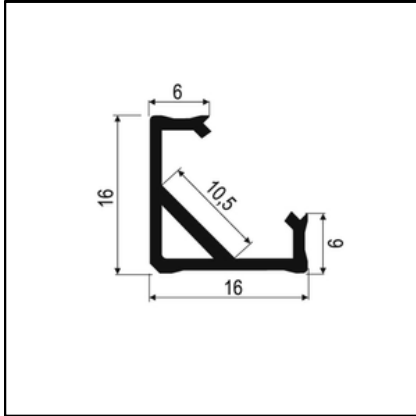

LED PROFILE CORNER 45

Mount under the cabinets or shelves

Specifications

- **Dimensions:** 16x16mm
- **Material:** Aluminium
- **Finish:** Black, Silver, White
- **Length:** 1000-6000mm
- **Produced in:** EU

Available Options

SKU	EAN 13	COLOUR
DO-LP-C4-BK-1M	4779056461948	BLACK (ANODIZED)
DO-LP-C4-GR-1M	4779056461900	ANODIZED (SILVER)
DO-LP-C4-WH-1M	4779056461863	WHITE (PAINTED)

ACCESSORIES

NAME	SKU	EAN 13	COLOUR/MATERIAL
MATTE COVER	DO-PC-LP-MT-1M	4779056462228	FROSTED
MATTE BLACK COVER	DO-PC-LP-BK-1M	4779056462334	BLACK FROSTED
TRANSPARENT COVER	DO-PC-LP-TP-1M	4779056462266	TRANSPARENT
PLASTERING COVER	DO-PC-H1-DK-1M	4779056462341	GREY, NON-TRANSPARENT
ENDCAP	DO-PE-C4-GR-1P	4779056462624	GREY, PLASTIC
ENDCAP	DO-PE-C4-WH-1P	4779056462631	WHITE, PLASTIC
ENDCAP	DO-PE-C4-BK-1P	4779056462648	BLACK, PLASTIC
MOUNTING CLIP	DO-ME-LP-SL-1P	4779056462747	STAINLESS STEEL
MOUNTING CLIP	DO-ME-LP-GR-1P	4779056462709	GREY, PLASTIC
MOUNTING CLIP	DO-ME-LP-WH-1P	4779056462716	WHITE, PLASTIC
MOUNTING CLIP	DO-ME-LP-BK-1P	4779056462723	BLACK, PLASTIC
SUSPENSION KIT	DO-HE-LP-SL-1P	4779056462747	STAINLESS STEEL