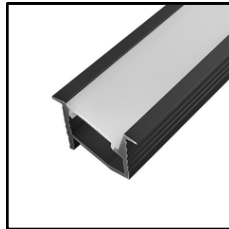

BLACK (ANODISED)