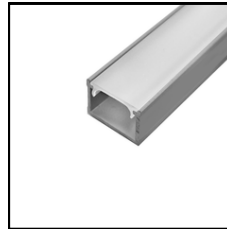

LED PROFILE SURFACE MAXI

Mount on a flat surface: ceiling, wall or inside the furniture

BLACK (ANODISED)

SILVER (ANODISED)

WHITE (PAINTED)

Specifications

- **Dimensions:** 12x16mm
- **Material:** Aluminium
- **Finish:** Black, Silver, White
- **Length:** 1000-6000mm
- **Produced in:** EU