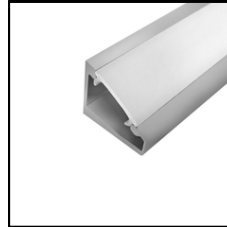

SILVER (ANODISED)

Mount under the cabinets or shelves