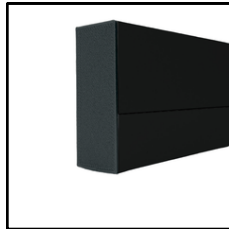

Conceal the power supply when paired with the 2323 profile

BLACK (PAINTED)