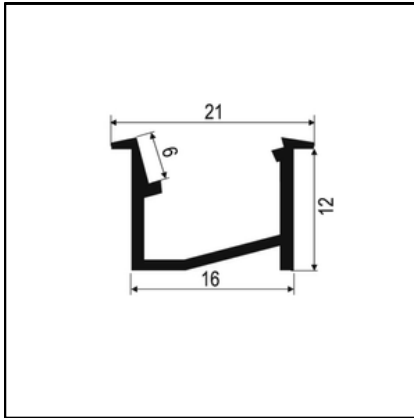

LED PROFILE GROVE MAXI 70

Inlay into a ceiling or a furniture slot for a directed lighting

Specifications

- **Dimensions:** 13x16mm
- **Material:** Aluminium
- **Finish:** Black, Silver, White
- **Length:** 1000-6000mm
- **Produced in:** EU

Available Options

SKU	EAN 13	COLOUR
DO-LP-G7-BK-1M	4779056461702	BLACK (ANODIZED)
DO-LP-G7-GR-1M	4779056461665	ANODIZED (SILVER)
DO-LP-G7-WH-1M	4779056461627	WHITE (PAINTED)

ACCESSORIES

NAME	SKU	EAN 13	COLOUR/MATERIAL
MATTE COVER	DO-PC-LP-MT-1M	4779056462228	FROSTED
MATTE BLACK COVER	DO-PC-LP-BK-1M	4779056462334	BLACK FROSTED
TRANSPARENT COVER	DO-PC-LP-TP-1M	4779056462266	TRANSPARENT
PLASTERING COVER	DO-PC-H1-DK-1M	4779056462341	GREY, NON-TRANSPARENT
ENDCAP	DO-PE-G7-GR-1P	4779056462532	GREY, PLASTIC
ENDCAP	DO-PE-G7-WH-1P	4779056462549	WHITE, PLASTIC
ENDCAP	DO-PE-G7-BK-1P	4779056462556	BLACK, PLASTIC