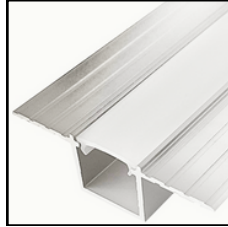

LED PROFILE GROOVE HIDE

Plaster-in a ceiling or a wall

RAW

SILVER (ANODISED)

Specifications

- **Dimensions:** 12x16mm
- **Material:** Aluminium
- **Finish:** Raw, Silver
- **Length:** 1000-6000mm
- **Produced in:** EU