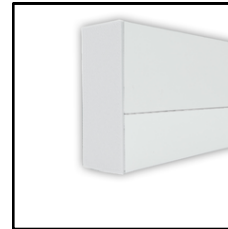

LED PROFILE 2340

Conceal the power supply when paired with the 2323 profile

BLACK (PAINTED)

SILVER (ANODISED)

WHITE (PAINTED)

Specifications

- **Dimensions:** 23x40mm
- **Material:** Aluminium
- **Finish:** Black, Silver, White
- **Length:** 1000-6000mm
- **Produced in:** EU