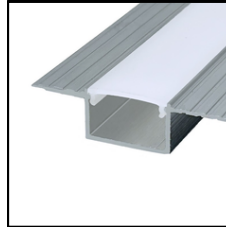

LED PROFILE GROOVE HIDE 23

Plaster-in a ceiling or a wall

RAW

SILVER (ANODISED)

Specifications

- **Dimensions:** 12x23mm
- **Material:** Aluminium
- **Finish:** Raw, Silver
- **Length:** 1000-6000mm
- **Produced in:** EU