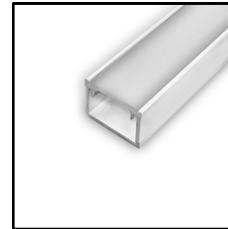

LED PROFILE SURFACE MAXI

Mount on a flat surface: ceiling, wall or inside the furniture

BLACK (ANODISED)

SILVER (ANODISED)

WHITE (PAINTED)

Specifications

- **Dimensions:** 12x16mm
- **Material:** Aluminium
- **Finish:** Black, Silver, White
- **Length:** 1000-6000mm
- **Produced in:** EU