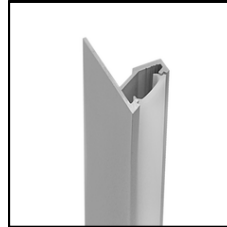

LED PROFILE CORNER SHELF

Mount on the edge of the cabinets or shelves

BLACK (ANODISED)

SILVER (ANODISED)

WHITE (PAINTED)

MOUNTING EXAMPLE

Specifications

- **Dimensions:** 16x33mm
- **Material:** Aluminium
- **Finish:** Black, Silver, White
- **Length:** 1000-6000mm
- **Produced in:** EU