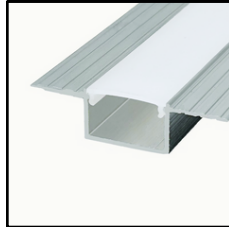

Plaster-in a ceiling or a wall

RAW