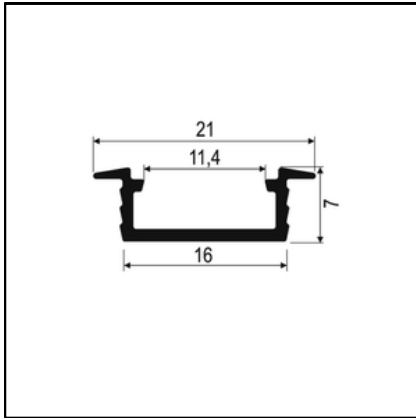

LED PROFILE GROOVE

Inlay into a ceiling or a furniture slot

Specifications

- **Dimensions:** 7x16mm
- **Material:** Aluminium
- **Finish:** Black, Silver, White
- **Length:** 1000-6000mm
- **Produced in:** EU

Available Options

SKU	EAN 13	COLOUR
DO-LP-GV-BK-1M	4779056461467	BLACK (ANODIZED)
DO-LP-GV-GR-1M	4779056461382	ANODIZED (SILVER)
DO-LP-GV-WH-1M	4779056461429	WHITE (PAINTED)

ACCESSORIES

NAME	SKU	EAN 13	COLOUR/MATERIAL
MATTE COVER	DO-PC-LP-MT-1M	4779056462228	FROSTED
MATTE BLACK COVER	DO-PC-LP-BK-1M	4779056462334	BLACK FROSTED
TRANSPARENT COVER	DO-PC-LP-TP-1M	4779056462266	TRANSPARENT
PLASTERING COVER	DO-PC-H1-DK-1M	4779056462341	GREY, NON-TRANSPARENT
ENDCAP	DO-PE-GV-GR-1P	4779056462471	GREY, PLASTIC
ENDCAP	DO-PE-GV-WH-1P	4779056462488	WHITE, PLASTIC
ENDCAP	DO-PE-GV-BK-1P	4779056462495	BLACK, PLASTIC