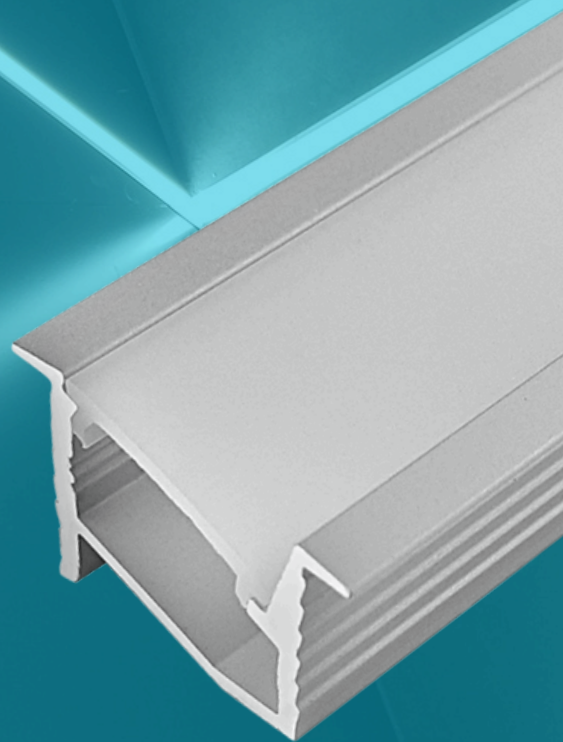

LED PROFILES
CATALOGUE
YEAR 2025

**LIGHTING
BROTHERS**

WWW.LIGHTINGBROTHERS.CO.UK