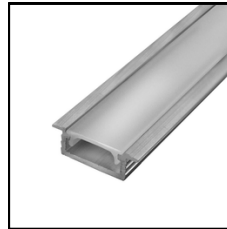

LED PROFILE GROOVE

Inlay into a ceiling or a furniture slot

BLACK (ANODISED)

SILVER (ANODISED)

WHITE (PAINTED)

Specifications

- **Dimensions:** 7x16mm
- **Material:** Aluminium
- **Finish:** Black, Silver, White
- **Length:** 1000-6000mm
- **Produced in:** EU