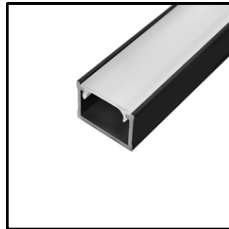

BLACK (ANODISED)