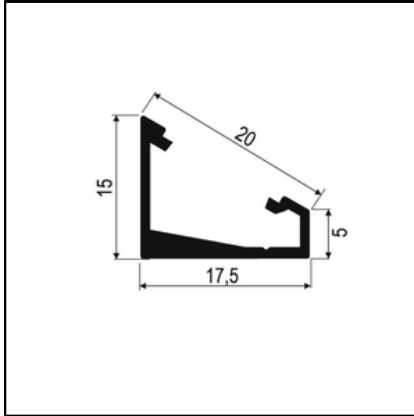

LED PROFILE CORNER 60/30

Mount under the cabinets or shelves

Specifications

- **Dimensions:** 15×17.5mm
- **Material:** Aluminium
- **Finish:** Black, Silver, White
- **Length:** 1000-6000mm
- **Produced in:** EU

Available Options

SKU	EAN 13	COLOUR
DO-LP-C6-BK-1M	4779056461825	BLACK (ANODIZED)
DO-LP-C6-GR-1M	4779056461788	ANODIZED (SILVER)
DO-LP-C6-WH-1M	4779056461740	WHITE (PAINTED)

ACCESSORIES

NAME	SKU	EAN 13	COLOUR/MATERIAL
MATTE COVER	DO-PC-LP-MT-1M	4779056462228	FROSTED
MATTE BLACK COVER	DO-PC-LP-BK-1M	4779056462334	BLACK FROSTED
TRANSPARENT COVER	DO-PC-LP-TP-1M	4779056462266	TRANSPARENT
PLASTERING COVER	DO-PC-H1-DK-1M	4779056462341	GREY, NON-TRANSPARENT
ENDCAP	DO-PE-C6-GR-1P	4779056462594	GREY, PLASTIC
ENDCAP	DO-PE-C6-WH-1P	4779056462600	WHITE, PLASTIC
ENDCAP	DO-PE-C6-BK-1P	4779056462617	BLACK, PLASTIC