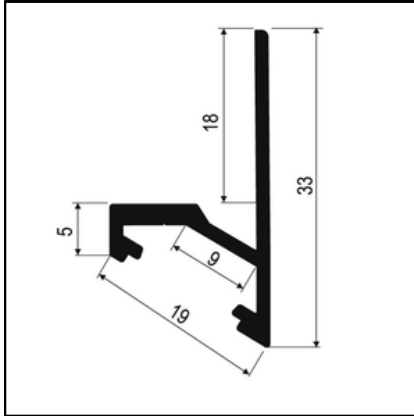

LED PROFILE CORNER SHELF

Mount on the edge of the cabinets or shelves