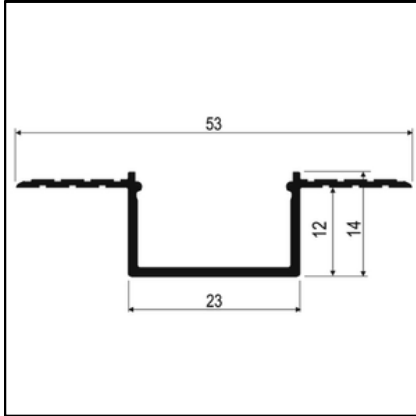

LED PROFILE GROOVE HIDE 23

Plaster-in a ceiling or a wall

Specifications

- **Dimensions:** 12x23mm
- **Material:** Aluminium
- **Finish:** Raw, Silver
- **Length:** 1000-6000mm
- **Produced in:** EU

Available Options

SKU	EAN 13	COLOUR
DO-LP-H2-GR-1M	4779056463904	ANODIZED (SILVER)
DO-LP-H2-RW-1M	4779056463911	RAW

ACCESSORIES

NAME	SKU	EAN 13	COLOUR/MATERIAL
MATTE COVER	DO-PC-23-MT-1M	4779056463980	FROSTED
ENDCAP	DO-PE-H2-GR-1P	4779056464000	GREY, PLASTIC