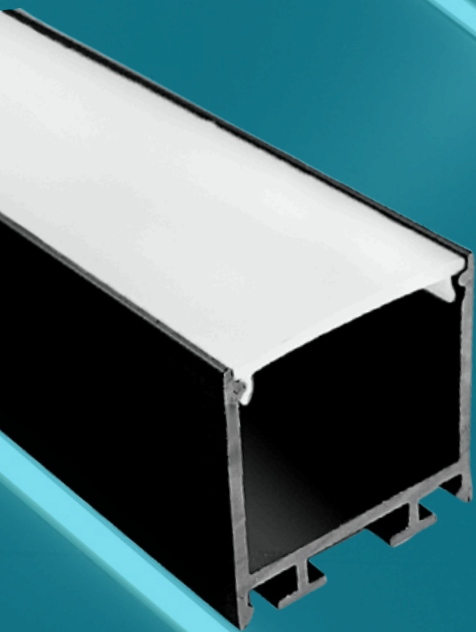

LED PROFILES
CATALOGUE
YEAR 2025

**LIGHTING
BROTHERS**

WWW.LIGHTINGBROTHERS.CO.UK