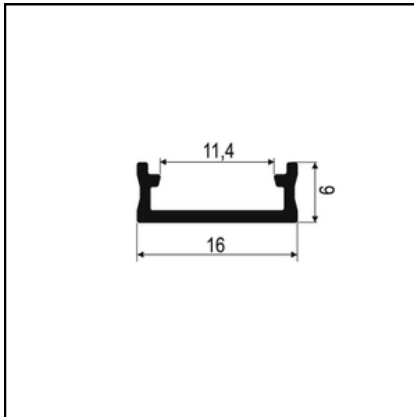

LED PROFILE 2340

Conceal the power supply when paired with the 2323 profile

BLACK (PAINTED)

SILVER (ANODISED)

WHITE (PAINTED)

Specifications

- **Dimensions:** 23x40mm
- **Material:** Aluminium
- **Finish:** Black, Silver, White
- **Length:** 1000-6000mm
- **Produced in:** EU

LED PROFILE SURFACE

Mount on a flat surface: ceiling, wall or inside the furniture

BLACK (ANODISED)

SILVER (ANODISED)

WHITE (PAINTED)

RAW

Specifications

- **Dimensions:** 6x16mm
- **Material:** Aluminium
- **Finish:** Black, Raw, Silver, White
- **Length:** 1000-6000mm
- **Produced in:** EU