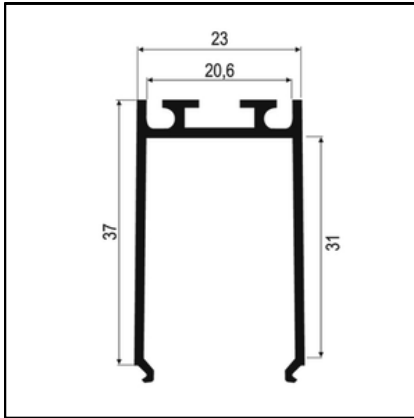

LED PROFILE 2323

Mount on a surface or suspend, alone or with the 2340 profile

BLACK (PAINTED)

SILVER (ANODISED)

WHITE (PAINTED)

Specifications

- **Dimensions:** 23x23mm
- **Material:** Aluminium
- **Finish:** Black, Silver, White
- **Length:** 1000-6000mm
- **Produced in:** EU

LED PROFILE 2340

Conceal the power supply when paired with the 2323 profile

BLACK (PAINTED)

SILVER (ANODISED)

WHITE (PAINTED)

Specifications

- **Dimensions:** 23x40mm
- **Material:** Aluminium
- **Finish:** Black, Silver, White
- **Length:** 1000-6000mm
- **Produced in:** EU