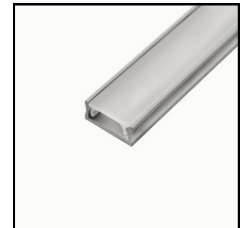

LED PROFILE SURFACE

Mount on a flat surface: ceiling, wall or inside the furniture

BLACK (ANODISED)

SILVER (ANODISED)

WHITE (PAINTED)

RAW

Specifications

- **Dimensions:** 6x16mm
- **Material:** Aluminium
- **Finish:** Black, Raw, Silver, White
- **Length:** 1000-6000mm
- **Produced in:** EU