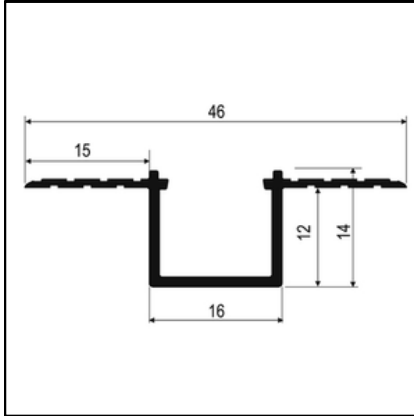

LED PROFILE GROOVE HIDE

Plaster-in a ceiling or a wall

Specifications

- **Dimensions:** 12x16mm
- **Material:** Aluminium
- **Finish:** Raw, Silver
- **Length:** 1000-6000mm
- **Produced in:** EU

Available Options

SKU	EAN 13	COLOUR
DO-LP-H1-GR-1M	4779056462105	ANODIZED (SILVER)
DO-LP-H1-RW-1M	4779056462143	RAW

ACCESSORIES

NAME	SKU	EAN 13	COLOUR/MATERIAL
MATTE COVER	DO-PC-LP-MT-1M	4779056462228	FROSTED
MATTE BLACK COVER	DO-PC-LP-BK-1M	4779056462334	BLACK FROSTED
TRANSPARENT COVER	DO-PC-LP-TP-1M	4779056462266	TRANSPARENT
PLASTERING COVER	DO-PC-H1-DK-1M	4779056462341	GREY, NON-TRANSPARENT
ENDCAP	DO-PE-H1-GR-1P	4779056462563	GREY, PLASTIC
ENDCAP	DO-PE-H1-WH-1P	4779056462570	WHITE, PLASTIC
ENDCAP	DO-PE-H1-BK-1P	4779056462587	BLACK, PLASTIC