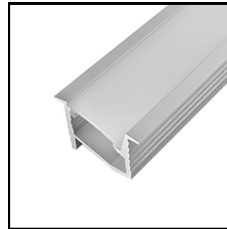

SILVER (ANODISED)