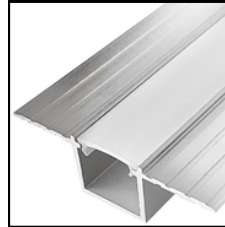

LED PROFILE GROOVE HIDE

Plaster-in a ceiling or a wall

RAW

SILVER (ANODISED)

Specifications

- **Dimensions:** 12x16mm
- **Material:** Aluminium
- **Finish:** Raw, Silver
- **Length:** 1000-6000mm
- **Produced in:** EU