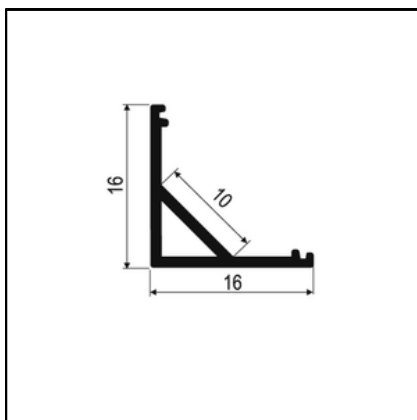

LED PROFILE CORNER 1616

Mount under the cabinets or shelves

SILVER (ANODISED)

Specifications

- **Dimensions:** 16x16mm
- **Material:** Aluminium
- **Finish:** Silver
- **Length:** 1000-6000mm
- **Produced in:** EU