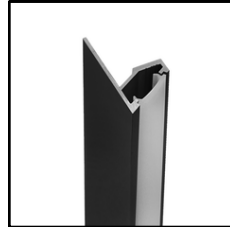

Mount on the edge of the cabinets or shelves

BLACK (ANODISED)