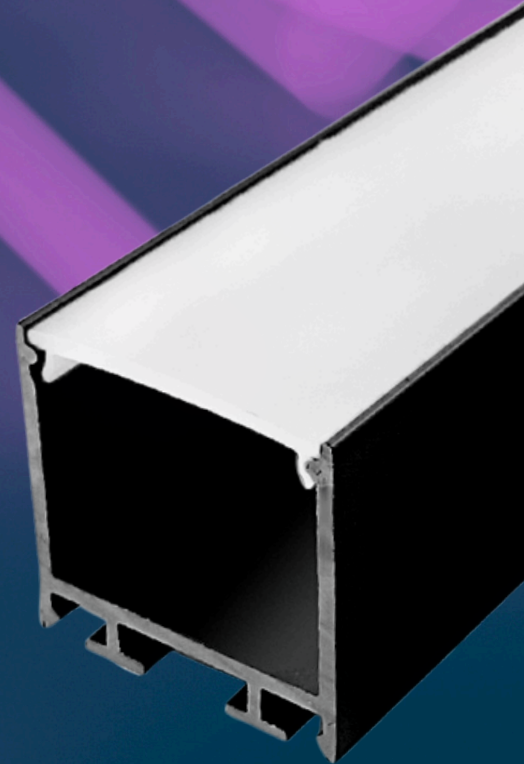

NEW ARRIVALS

Introducing the **2323** and **2340** profiles. Elevate your lighting with the **2323** profile, crafted to house LEDs in a sleek, modern frame. Designed for versatility and style, it seamlessly integrates into any space, offering an elegant suspended lighting solution. Pair it with the **2340** profile for a complete system. The **2340** profile houses the power supply, ensuring a clean, streamlined look. Both profiles are available in **silver**, **black**, and **white** finishes.

LED PROFILE 2323

Mount on a surface or suspend, alone or with the 2340 profile

BLACK (PAINTED)

SILVER (ANODISED)

WHITE (PAINTED)

Specifications

- **Dimensions:** 23x23mm
- **Material:** Aluminium
- **Finish:** Black, Silver, White
- **Length:** 1000-6000mm
- **Produced in:** EU