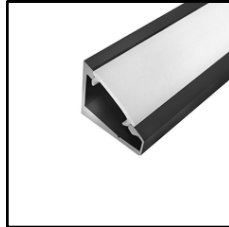

Mount under the cabinets or shelves

BLACK (ANODISED)