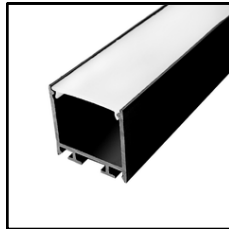

LED PROFILE 2323

Mount on a surface or suspend, alone or with the 2340 profile

BLACK (PAINTED)

SILVER (ANODISED)

WHITE (PAINTED)

Specifications

- **Dimensions:** 23x23mm
- **Material:** Aluminium
- **Finish:** Black, Silver, White
- **Length:** 1000-6000mm
- **Produced in:** EU