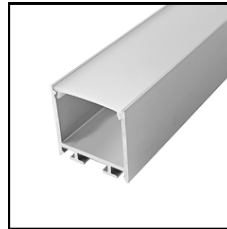

LED PROFILE 2323

Mount on a surface or suspend, alone or with the 2340 profile

BLACK (PAINTED)

SILVER (ANODISED)

WHITE (PAINTED)

Specifications

- **Dimensions:** 23x23mm
- **Material:** Aluminium
- **Finish:** Black, Silver, White
- **Length:** 1000-6000mm
- **Produced in:** EU