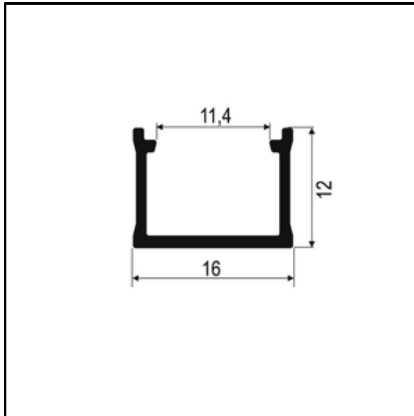

LED PROFILE SURFACE MAXI

Mount on a flat surface: ceiling, wall or inside the furniture

Specifications

- **Dimensions:** 12x16mm
- **Material:** Aluminium
- **Finish:** Black, Silver, White
- **Length:** 1000-6000mm
- **Produced in:** EU

Available Options

SKU	EAN 13	COLOUR
DO-LP-SM-BK-1M	4779056461306	BLACK (ANODIZED)
DO-LP-SM-GR-1M	4779056461269	ANODIZED (SILVER)
DO-LP-SM-WH-1M	4779056461344	WHITE (PAINTED)

ACCESSORIES

NAME	SKU	EAN 13	COLOUR/MATERIAL
MATTE COVER	DO-PC-LP-MT-1M	4779056462228	FROSTED
MATTE BLACK COVER	DO-PC-LP-BK-1M	4779056462334	BLACK FROSTED
TRANSPARENT COVER	DO-PC-LP-TP-1M	4779056462266	TRANSPARENT
PLASTERING COVER	DO-PC-H1-DK-1M	4779056462341	GREY, NON-TRANSPARENT
ENDCAP	DO-PE-SM-GR-1P	4779056462440	GREY, PLASTIC
ENDCAP	DO-PE-SM-WH-1P	4779056462457	WHITE, PLASTIC
ENDCAP	DO-PE-SM-BK-1P	4779056462464	BLACK, PLASTIC
MOUNTING CLIP	DO-ME-LP-SL-1P	4779056462747	STAINLESS STEEL
MOUNTING CLIP	DO-ME-LP-GR-1P	4779056462709	GREY, PLASTIC
MOUNTING CLIP	DO-ME-LP-WH-1P	4779056462716	WHITE, PLASTIC
MOUNTING CLIP	DO-ME-LP-BK-1P	4779056462723	BLACK, PLASTIC
SUSPENSION KIT	DO-HE-LP-SL-1P	4779056462747	STAINLESS STEEL