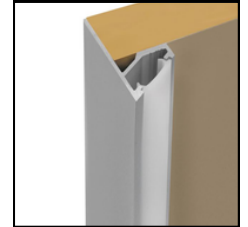

LED PROFILE CORNER SHELF

Mount on the edge of the cabinets or shelves

BLACK (ANODISED)

SILVER (ANODISED)

WHITE (PAINTED)

MOUNTING EXAMPLE

Specifications

- **Dimensions:** 16x33mm
- **Material:** Aluminium
- **Finish:** Black, Silver, White
- **Length:** 1000-6000mm
- **Produced in:** EU