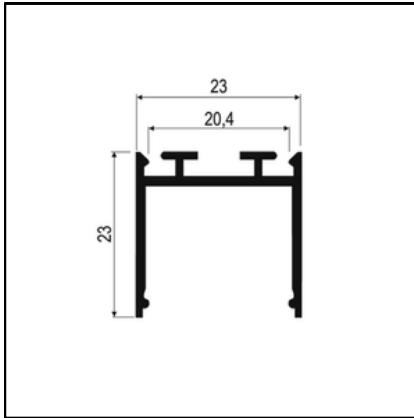

LED PROFILE 2323

Mount on a surface or suspend, alone or with the 2340 profile

BLACK (PAINTED)

SILVER (ANODISED)

WHITE (PAINTED)

Specifications

- **Dimensions:** 23x23mm
- **Material:** Aluminium
- **Finish:** Black, Silver, White
- **Length:** 1000-6000mm
- **Produced in:** EU