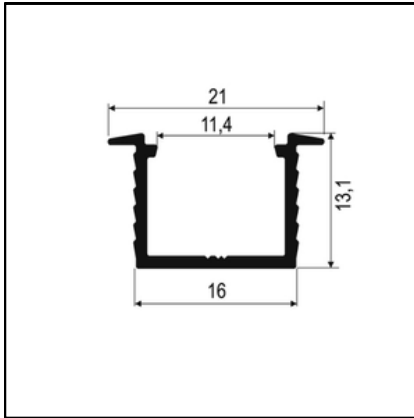

LED PROFILE GROOVE MAXI

Inlay into a ceiling or a furniture slot

Specifications

- **Dimensions:** 13x16mm
- **Material:** Aluminium
- **Finish:** Black, Silver, White
- **Length:** 1000-6000mm
- **Produced in:** EU

Available Options

SKU	EAN 13	COLOUR
DO-LP-GM-BK-1M	4779056461580	BLACK (ANODIZED)
DO-LP-GM-GR-1M	4779056461542	ANODIZED (SILVER)
DO-LP-GM-WH-1M	4779056461504	WHITE (PAINTED)

ACCESSORIES

NAME	SKU	EAN 13	COLOUR/MATERIAL
MATTE COVER	DO-PC-LP-MT-1M	4779056462228	FROSTED
MATTE BLACK COVER	DO-PC-LP-BK-1M	4779056462334	BLACK FROSTED
TRANSPARENT COVER	DO-PC-LP-TP-1M	4779056462266	TRANSPARENT
PLASTERING COVER	DO-PC-H1-DK-1M	4779056462341	GREY, NON-TRANSPARENT
ENDCAP	DO-PE-GM-GR-1P	4779056462501	GREY, PLASTIC
ENDCAP	DO-PE-GM-WH-1P	4779056462518	WHITE, PLASTIC
ENDCAP	DO-PE-GM-BK-1P	4779056462525	BLACK, PLASTIC