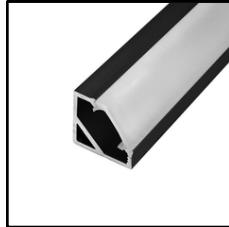

Mount under the cabinets or shelves

BLACK (ANODISED)