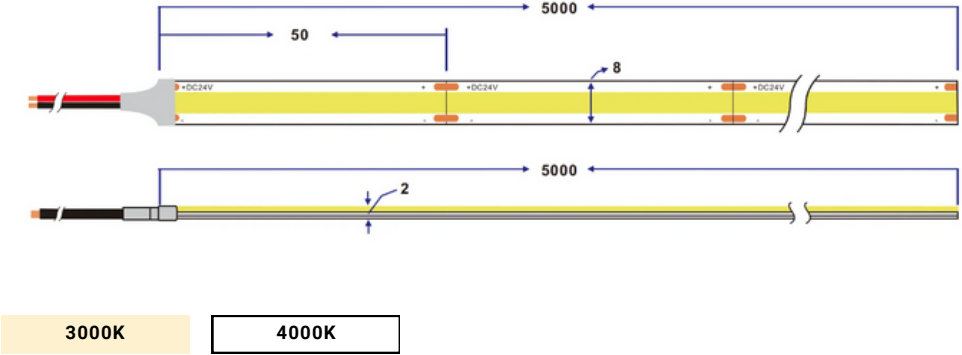

EKO LED STRIP COB

12V

Economic option for a wide range of applications

Product Features

- **Brand:** DIO
- **Power:** 4.8W/m; 9.6W/m; 14.4W/m;
- **Voltage:** 12V
- **Amperage:** 0.4A
- **Diodes, in 1m:** 480
- **Colour temp.:** 3000K; 4000K;
- **Luminous flux:** 1000lm/m
- **CRI:** >80

- **Cutting step:** 50mm
- **IP rating:** IP20
- **Beam angle:** 120°
- **Roll length:** 5m
- **Life time, h:** >50000
- **Warranty:** 5 years
- **Produced in:** EU

Available Options

SKU	EAN 13	COLOUR TEMPRATURE	POWER	LUMINOUS FLUX
DO-LS-12-10-3K-COB	4779056463621	3000K	10W	1000lm/m
DO-LS-12-10-4K-COB	4779056463591	4000K	10W	1000lm/m