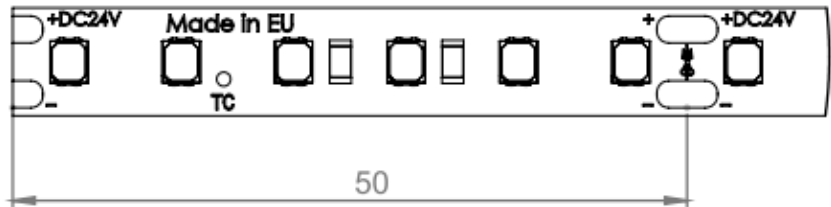

STANDARD LED STRIP

120 LED/m

Brilliant illumination, ideal for accent or ambient lighting

- 2700K
- 3000K
- 4000K
- 6000K

Product Features

Brand: DIO

Power, W/m: 4.8; 9.6; 14.4; 18; 25;

Voltage: 24V

Amperage: 0.2A; 0.4A; 0.6A; 0.74A; 1.04A;

Diodes, in 1m: 120

Colour temp.: 2700K; 3000K; 4000K; 6000K;

Luminous flux: 575lm/m; 1150lm/m; 1725lm/m;
2156lm/m; 2995lm/m;

CRI: >80

Cutting step: 50mm

IP rating: IP20

Beam angle: 120°

Roll length: 5m

Life time, h: >50000

Warranty: 5 years

Produced in: EU

Available Options

SKU	EAN 13	COLOUR TEMPERATURE	POWER	LUMINOUS FLUX
DO-LS-24-48-2K-120	4779056464222	2700K	4.8W	520lm/m
DO-LS-24-48-3K-120	4779056460286	3000K	4.8W	542lm/m
DO-LS-24-48-4K-120	4779056460262	4000K	4.8W	575lm/m
DO-LS-24-48-6K-120	4779056464239	6000K	4.8W	564lm/m
DO-LS-24-96-2K-120	4779056464246	2700K	9.6W	1040lm/m
DO-LS-24-96-3K-120	4779056460521	3000K	9.6W	1084lm/m
DO-LS-24-96-4K-120	4779056460507	4000K	9.6W	1150lm/m
DO-LS-24-96-6K-120	4779056464253	6000K	9.6W	1128lm/m
DO-LS-24-14-2K-120	4779056464260	2700K	14.4W	1560lm/m
DO-LS-24-14-3K-120	4779056460705	3000K	14.4W	1626lm/m
DO-LS-24-14-4K-120	4779056460682	4000K	14.4W	1725lm/m
DO-LS-24-14-6K-120	4779056464277	6000K	14.4W	1692lm/m