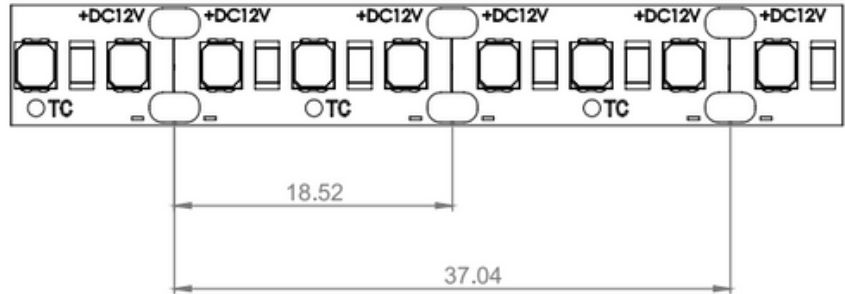

STANDARD LED STRIP 162 LED/m

Powerful and efficient LED strip for accent and ambient lighting

- 2700K
- 3000K
- 4000K
- 6000K

Product Features

Brand: DIO

Power: 4.8W/m; 9.6W/m; 14.4W/m;

Voltage: 12V

Amperage: 0.4A; 0.8A; 1.2A

Diodes, in 1m: 162

Colour temp.: 2700K; 3000K; 4000K; 6000K;

Luminous flux: 533lm/m; 1033lm/m; 1625lm/m;

CRI: >80

Cutting step: 18.52mm

IP rating: IP20

Beam angle: 120°

Roll length: 5m

Life time, h: >50000

Warranty: 5 years

Produced in: EU

Available Options

SKU	EAN 13	COLOUR TEMPERATURE	POWER	LUMINOUS FLUX
DO-LS-12-48-2K-162	4779056464161	2700K	4.8W	489lm/m
DO-LS-12-48-3K-162	4779056460187	3000K	4.8W	500lm/m
DO-LS-12-48-4K-162	4779056460163	4000K	4.8W	533lm/m
DO-LS-12-48-6K-162	4779056464178	6000K	4.8W	533lm/m
DO-LS-12-96-2K-162	4779056464185	2700K	9.6W	1010lm/m
DO-LS-12-96-3K-162	4779056460484	3000K	9.6W	1033lm/m
DO-LS-12-96-4K-162	4779056460460	4000K	9.6W	1102lm/m
DO-LS-12-96-6K-162	4779056464192	6000K	9.6W	1102lm/m
DO-LS-12-14-2K-162	4779056464208	2700K	14.4W	1490lm/m
DO-LS-12-14-3K-162	4779056460620	3000K	14.4W	1524lm/m
DO-LS-12-14-4K-162	4779056460606	4000K	14.4W	1625lm/m
DO-LS-12-14-6K-162	4779056464215	6000K	14.4W	1625lm/m