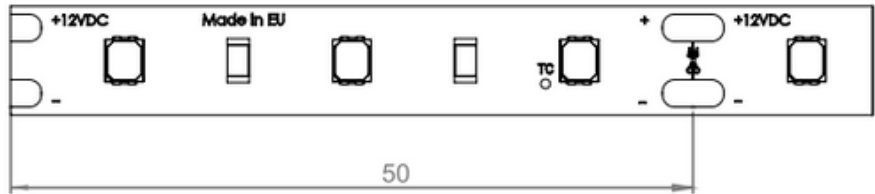

STANDARD LED STRIP

60 LED/m

Glue in to any of the profiles for superb lighting

- 2700K
- 3000K
- 4000K
- 6000K

Product Features

Brand: DIO

Power: 4,8W/m; 9,6W/m; 14,4W/m;

Voltage: 12V

Amperage: 0,4A

Diodes, in 1m: 480

Colour temp.: 2700K; 3000K; 4000K; 6000K;

Luminous flux: 531lm/m; 989lm/m; 1389lm/m

CRI: >80

Cutting step: 50mm

IP rating: IP20

Beam angle: 120°

Roll length: 5m

Life time, h: >50000

Warranty: 5 years

Produced in: EU

Available Options

SKU	EAN 13	COLOUR TEMPERATURE	POWER	LUMINOUS FLUX
DO-LS-12-48-2K-60	4779056460248	2700K	4.8W	487lm/m
DO-LS-12-48-3K-60	4779056460224	3000K	4.8W	498lm/m
DO-LS-12-48-4K-60	4779056460200	4000K	4.8W	531lm/m
DO-LS-12-48-6K-60	4779056463782	6000K	4.8W	531lm/m
DO-LS-12-48-2K-60	4779056460248	2700K	9.6W	914lm/m
DO-LS-12-48-3K-60	4779056460224	3000K	9.6W	927lm/m
DO-LS-12-48-4K-60	4779056460200	4000K	9.6W	989lm/m
DO-LS-12-48-6K-60	4779056463782	6000K	9.6W	989lm/m
DO-LS-12-48-2K-60	4779056460248	2700K	14.4W	1273lm/m
DO-LS-12-48-3K-60	4779056460224	3000K	14.4W	1302lm/m
DO-LS-12-48-4K-60	4779056460200	4000K	14.4W	1389lm/m
DO-LS-12-48-6K-60	4779056463782	6000K	14.4W	1389lm/m