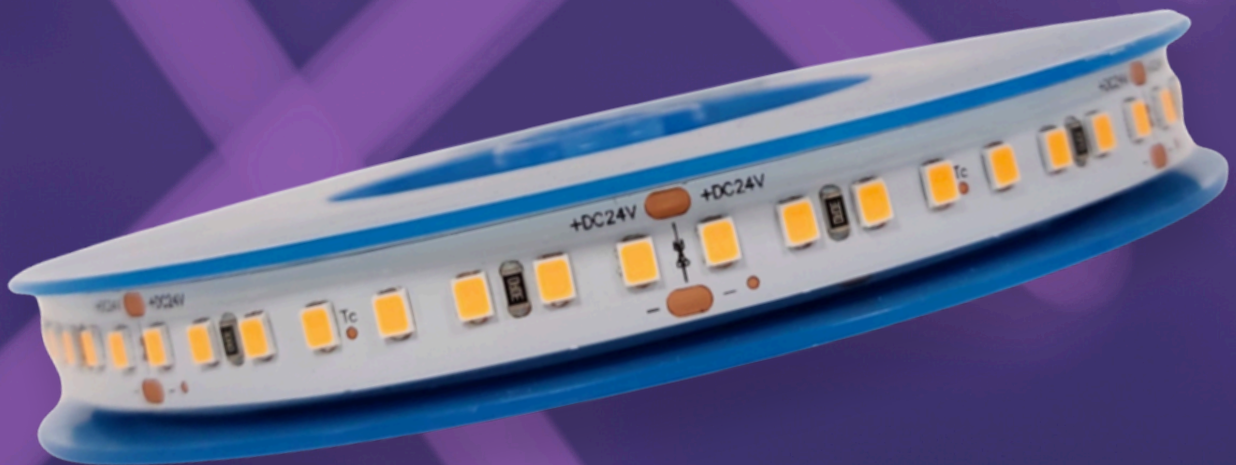

PREMIUM LED STRIPS

Our premium LED strip lights deliver exceptional efficiency and quality, designed for long-lasting performance. Featuring Samsung LEDs and a 4oz PCB, they ensure consistent output with minimal voltage drop. With a high CRI and low light temperature distortion, they offer true-to-life colour rendering, ideal for both home and office use. Versatile and easy to install with durable double-sided tape, they are perfect for creating custom lighting fixtures or integrating into furniture. Precision-crafted in Lithuania, these LED strips come with a 7-year warranty, making them a first choice for any lighting project.