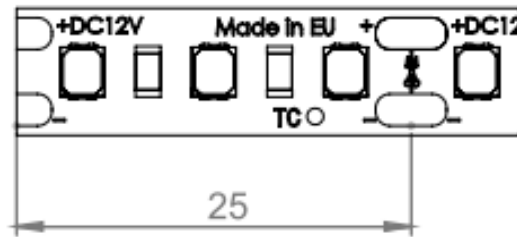

STANDARD LED STRIP

120 LED/m

Brilliant illumination, ideal for accent or ambient lighting

- 2700K
- 3000K
- 4000K
- 6000K

Product Features

Brand: DIO

Power, W/m: 4.8; 9.6; 14.4; 18; 25;

Voltage: 12V

Amperage: 0.4A; 0.8A; 1.2A; 1.5A; 2.08A;

Diodes, in 1m: 120

Colour temp.: 2700K; 3000K; 4000K; 6000K;

Luminous flux: 575lm/m; 1150lm/m; 1725lm/m;
2156lm/m; 2995lm/m;

CRI: >80

Cutting step: 25mm

IP rating: IP20

Beam angle: 120°

Roll length: 5m

Life time, h: >50000

Warranty: 5 years

Produced in: EU

Available Options

SKU	EAN 13	COLOUR TEMPERATURE	POWER	LUMINOUS FLUX
DO-LS-12-48-2K-120	4779056460156	2700K	4.8W	520lm/m
DO-LS-12-48-3K-120	4779056460101	3000K	4.8W	542lm/m
DO-LS-12-48-4K-120	4779056460118	4000K	4.8W	575lm/m
DO-LS-12-48-6K-120	4779056463751	6000K	4.8W	564lm/m
DO-LS-12-96-2K-120	4779056460361	2700K	9.6W	1040lm/m
DO-LS-12-96-3K-120	4779056460347	3000K	9.6W	1084lm/m
DO-LS-12-96-4K-120	4779056460323	4000K	9.6W	1150lm/m
DO-LS-12-96-6K-120	4779056460309	6000K	9.6W	1128lm/m
DO-LS-12-14-2K-120	4779056460583	2700K	14.4W	1560lm/m
DO-LS-12-14-3K-120	4779056460569	3000K	14.4W	1626lm/m
DO-LS-12-14-4K-120	4779056460545	4000K	14.4W	1725lm/m
DO-LS-12-14-6K-120	4779056463843	6000K	14.4W	1692lm/m